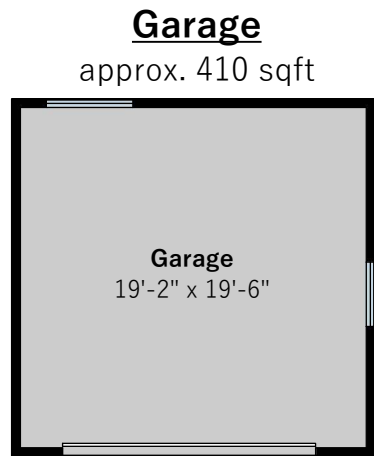

2323 Mastlands Drive

Oakland, CA 94611

Estimated Total Finished Square Footage: 2,821 sqft
Basement: 622 sqft
Lower Level: 971 sqft
Main Level: 1,228 sqft

Estimated Total Unfinished Square Footage: 431 sqft
Lower Level: 21 sqft
Garage: 410 sqft

Interior room dimensions are shown, and all square footage measured from perimeter of exterior walls. Decks, porches, and patios are not included in calculations.
Measured on December 31st, 2021