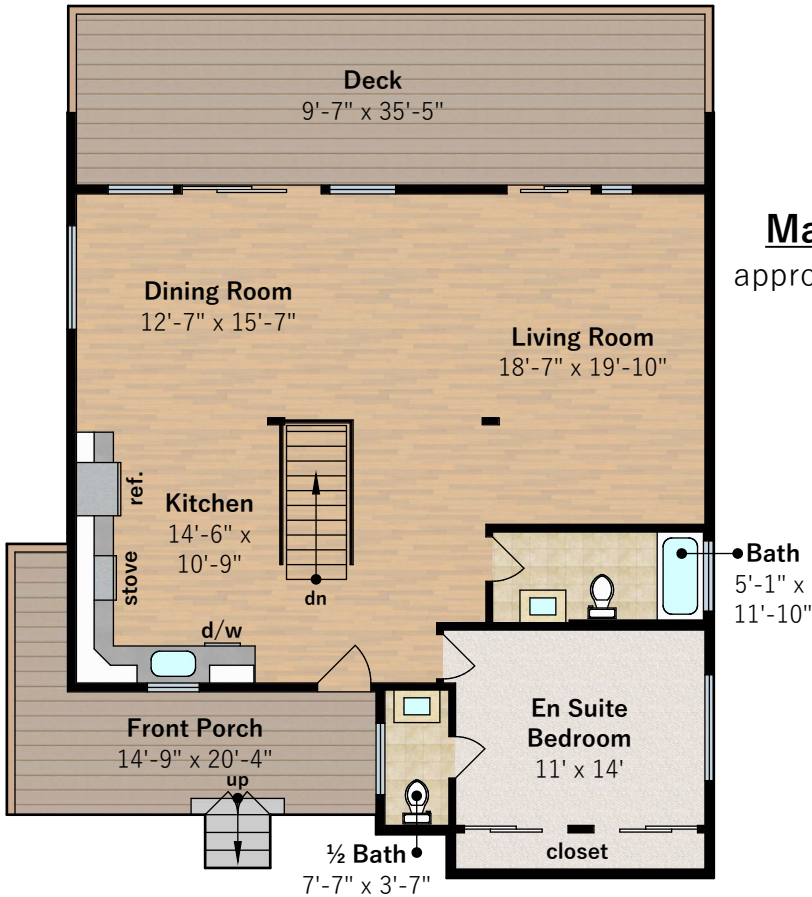

2323 Mastlands Drive

Oakland, CA 94611

Estimated Total Finished Square Footage: 2,821 sqft
Basement: 622 sqft
Lower Level: 971 sqft
Main Level: 1,228 sqft

Estimated Total Unfinished Square Footage: 431 sqft
Lower Level: 21 sqft
Garage: 410 sqft

Interior room dimensions are shown, and all square footage measured from perimeter of exterior walls. Decks, porches, and patios are not included in calculations.
Measured on December 31st, 2021