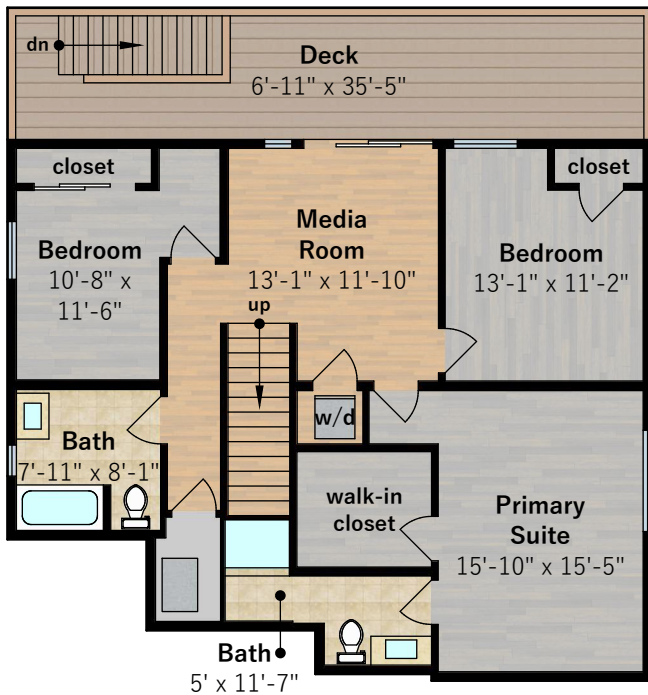

2323 Mastlands Drive

Oakland, CA 94611

Estimated Total Finished Square Footage: 2,821 sqft
Basement: 622 sqft
Lower Level: 971 sqft
Main Level: 1,228 sqft

Estimated Total Unfinished Square Footage: 431 sqft
Lower Level: 21 sqft
Garage: 410 sqft

Interior room dimensions are shown, and all square footage measured from perimeter of exterior walls. Decks, porches, and patios are not included in calculations.
Measured on December 31st, 2021