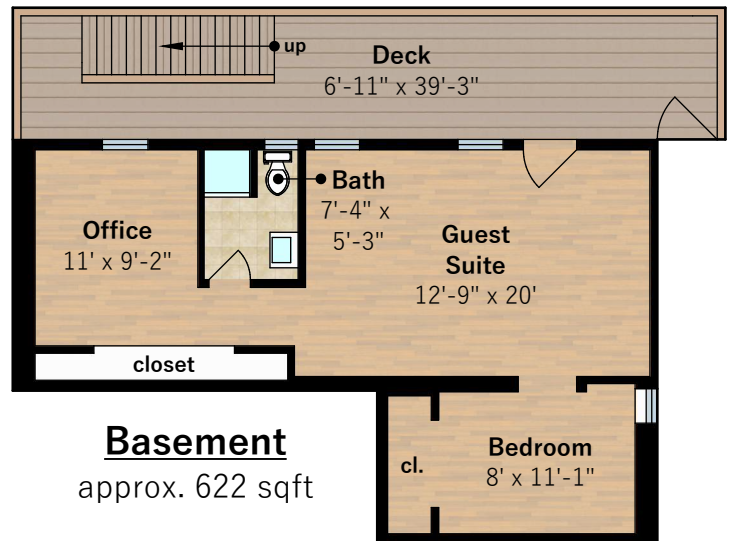

2323 Mastlands Drive

Oakland, CA 94611

Estimated Total Finished Square Footage: 2,821 sqft
Basement: 622 sqft
Lower Level: 971 sqft
Main Level: 1,228 sqft

Estimated Total Unfinished Square Footage: 431 sqft
Lower Level: 21 sqft
Garage: 410 sqft

Interior room dimensions are shown, and all square footage measured from perimeter of exterior walls. Decks, porches, and patios are not included in calculations.
Measured on December 31st, 2021